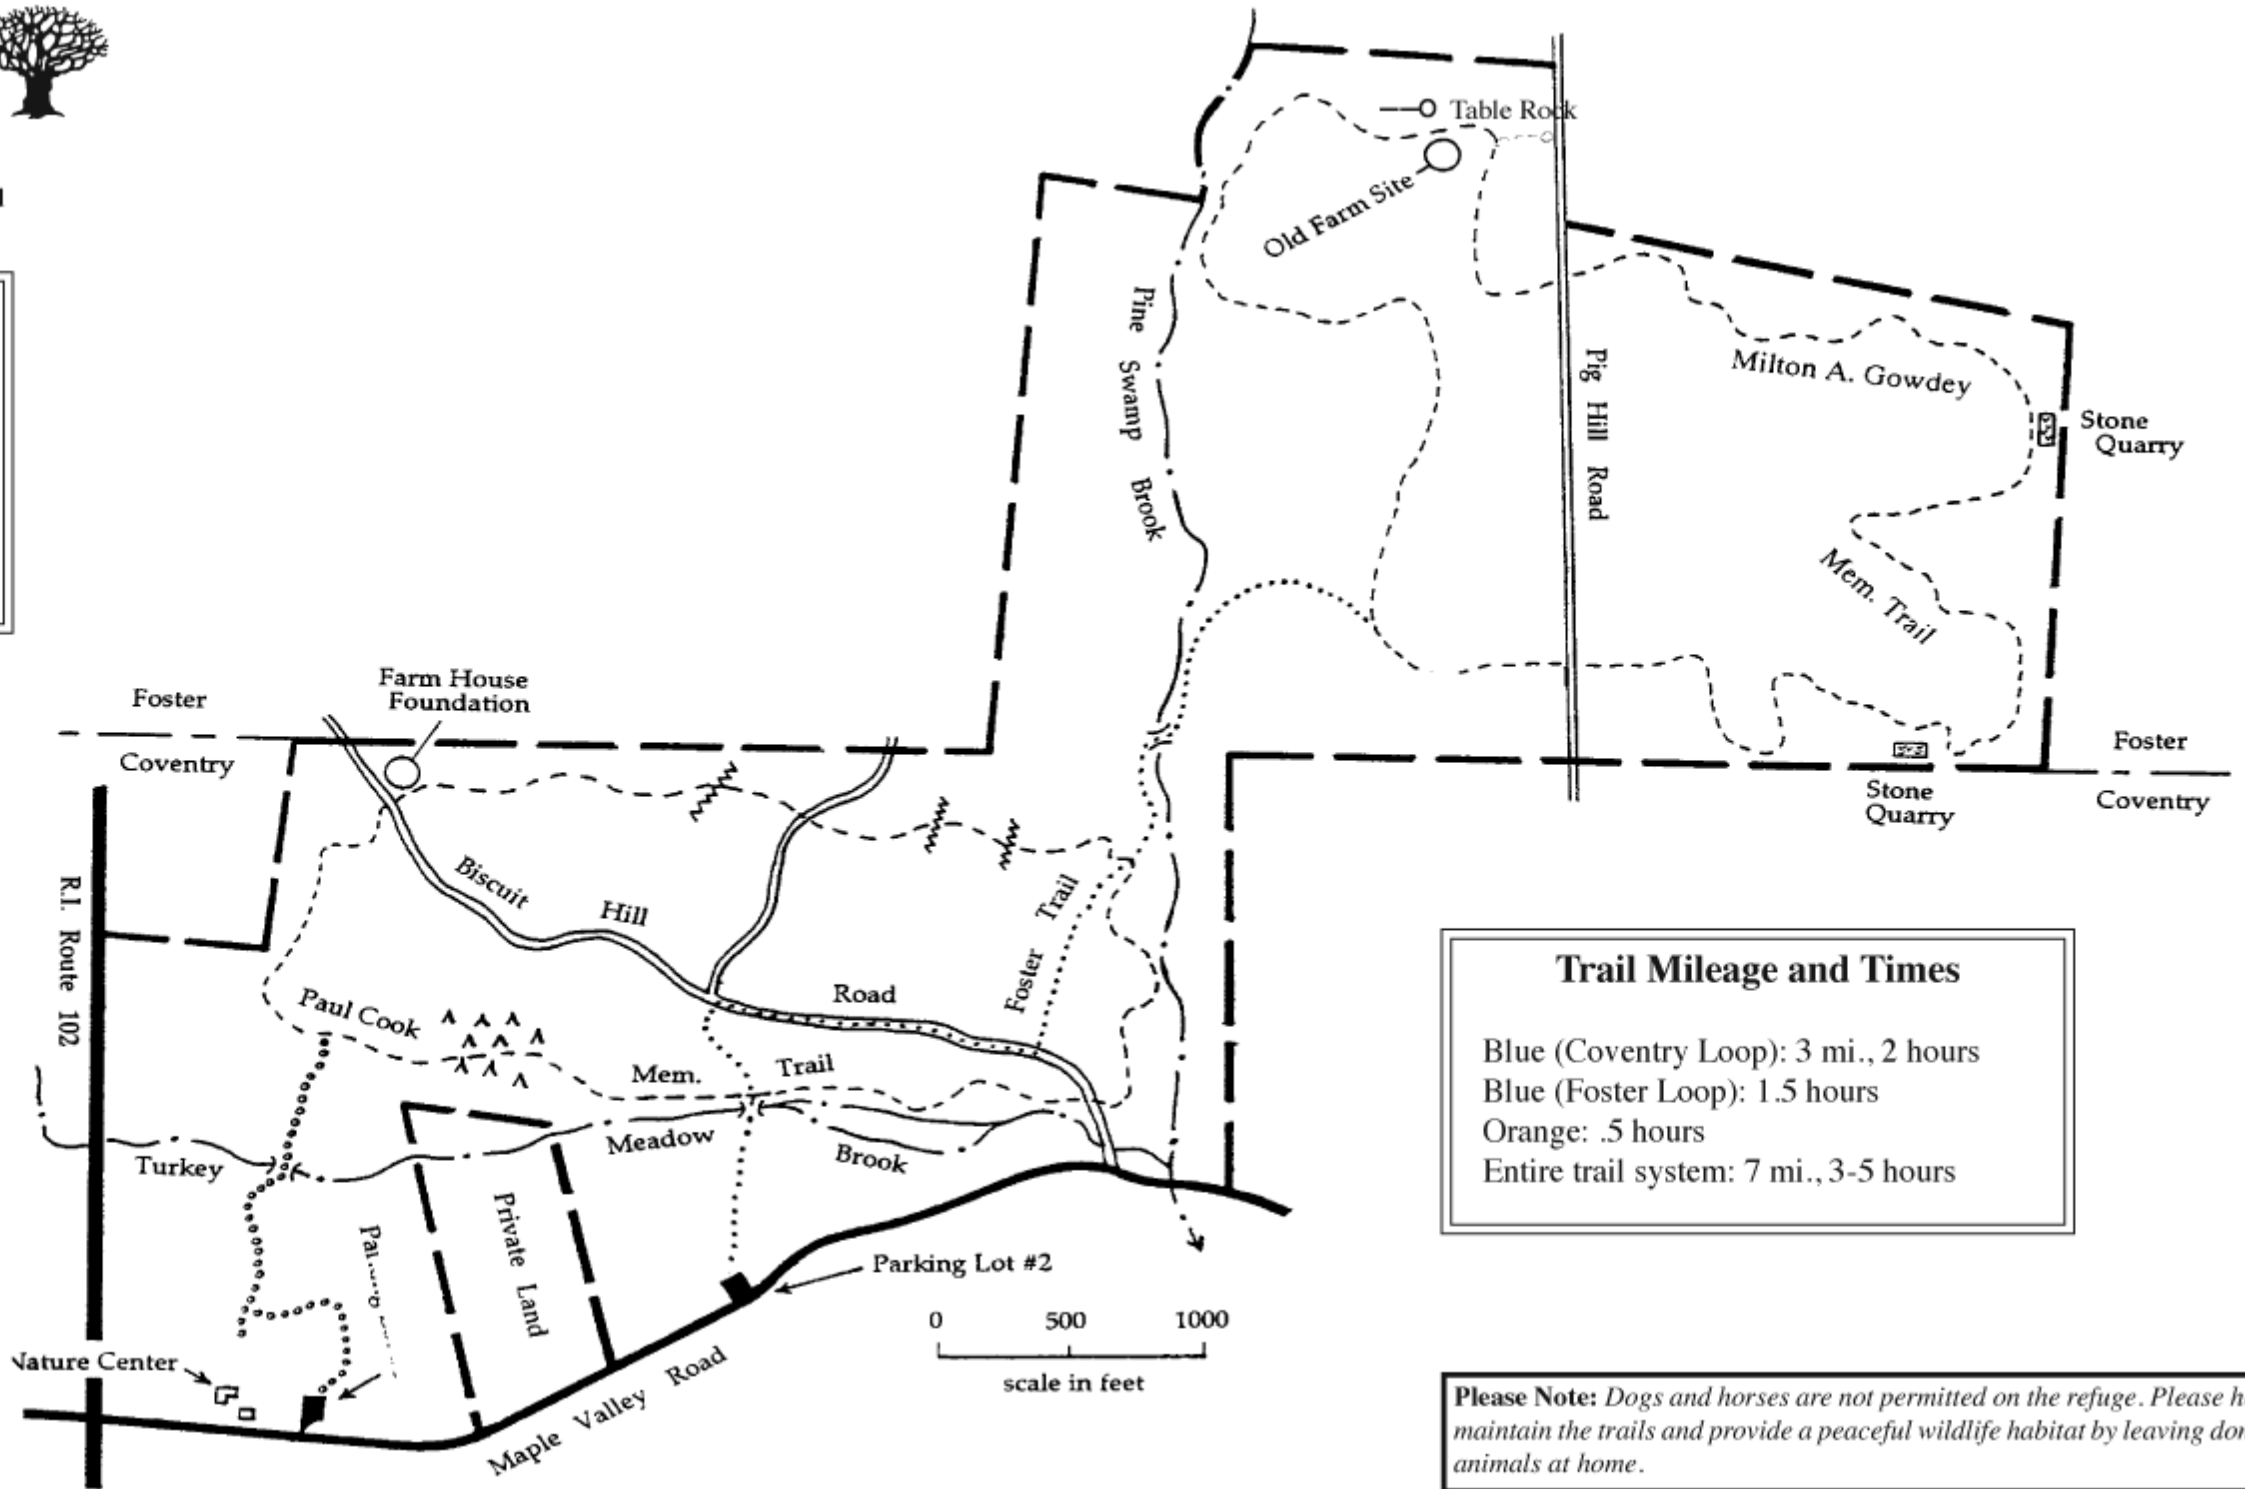

Parker

Parker Woodland
1670 Maple Valley Road
Coventry, RI

Trail Blazes

- - - Blue
- Yellow
- o-o-o-o-o Orange

Legend

- paved roads
- woods road
- ^^ cairns
- ~ bedrock outcrops

Take only memories,
leave only footprints.

Trail Mileage and Times

- Blue (Coventry Loop): 3 mi., 2 hours
- Blue (Foster Loop): 1.5 hours
- Orange: .5 hours
- Entire trail system: 7 mi., 3-5 hours

Please Note: Dogs and horses are not permitted on the refuge. Please help us maintain the trails and provide a peaceful wildlife habitat by leaving domestic animals at home.