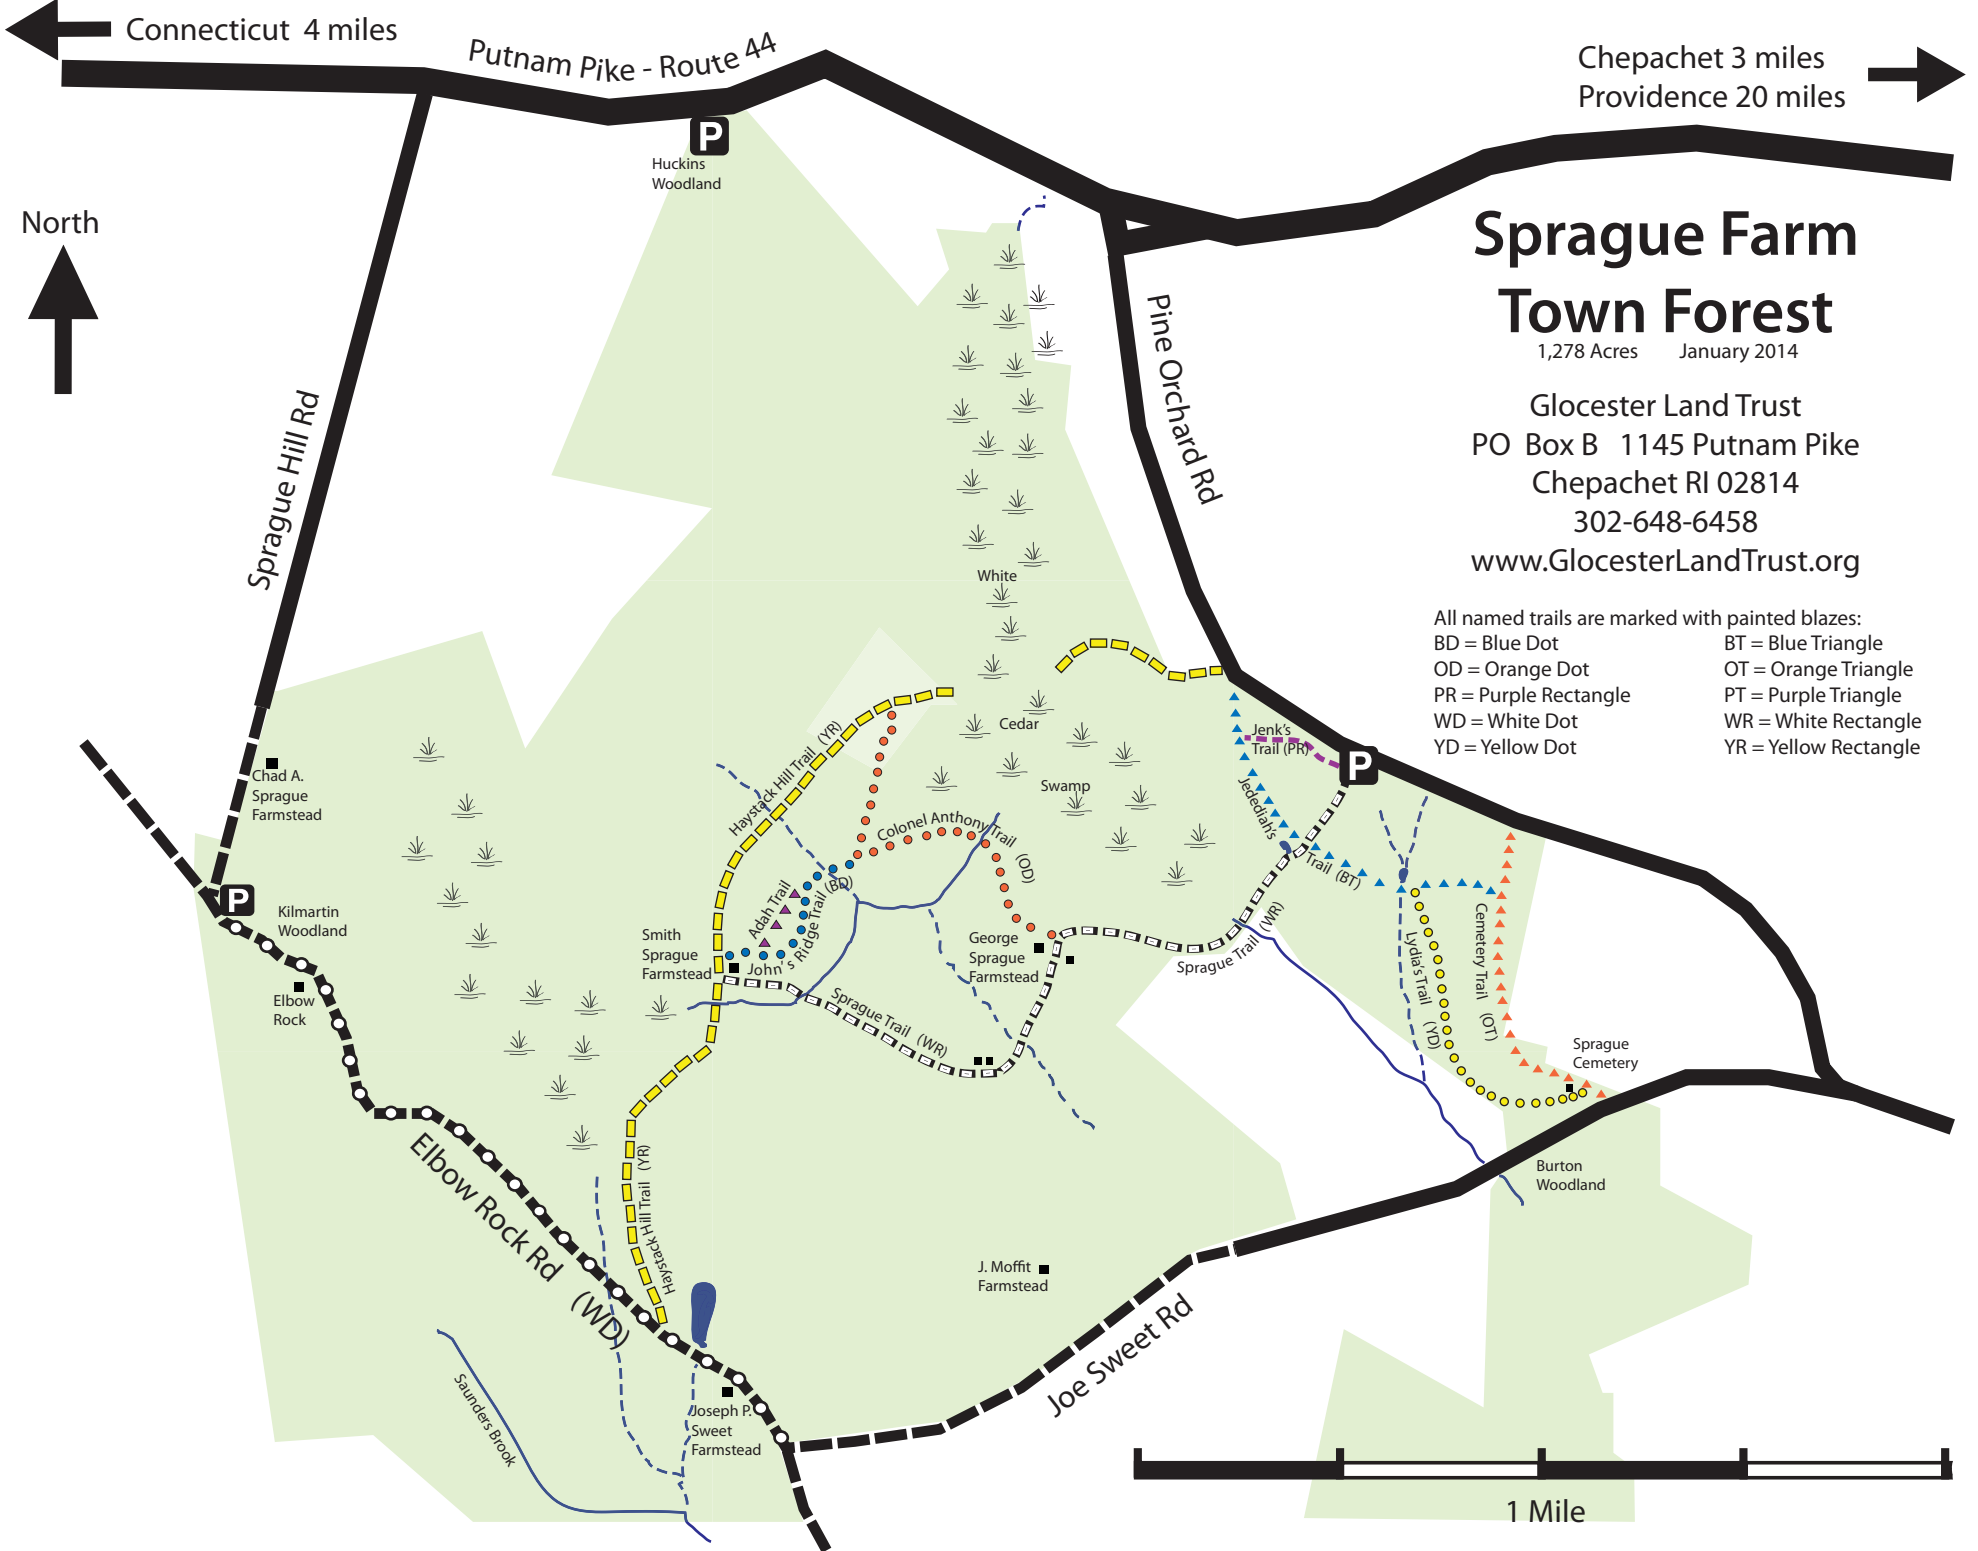

Connecticut 4 miles

Putnam Pike - Route 44

Chepachet 3 miles  
Providence 20 miles

North

# Sprague Farm Town Forest

1,278 Acres January 2014

Glocester Land Trust  
PO Box B 1145 Putnam Pike  
Chepachet RI 02814  
302-648-6458  
[www.GlocesterLandTrust.org](http://www.GlocesterLandTrust.org)

All named trails are marked with painted blazes:  
BD = Blue Dot                      BT = Blue Triangle  
OD = Orange Dot                OT = Orange Triangle  
PR = Purple Rectangle        PT = Purple Triangle  
WD = White Dot                WR = White Rectangle  
YD = Yellow Dot                YR = Yellow Rectangle

1 Mile