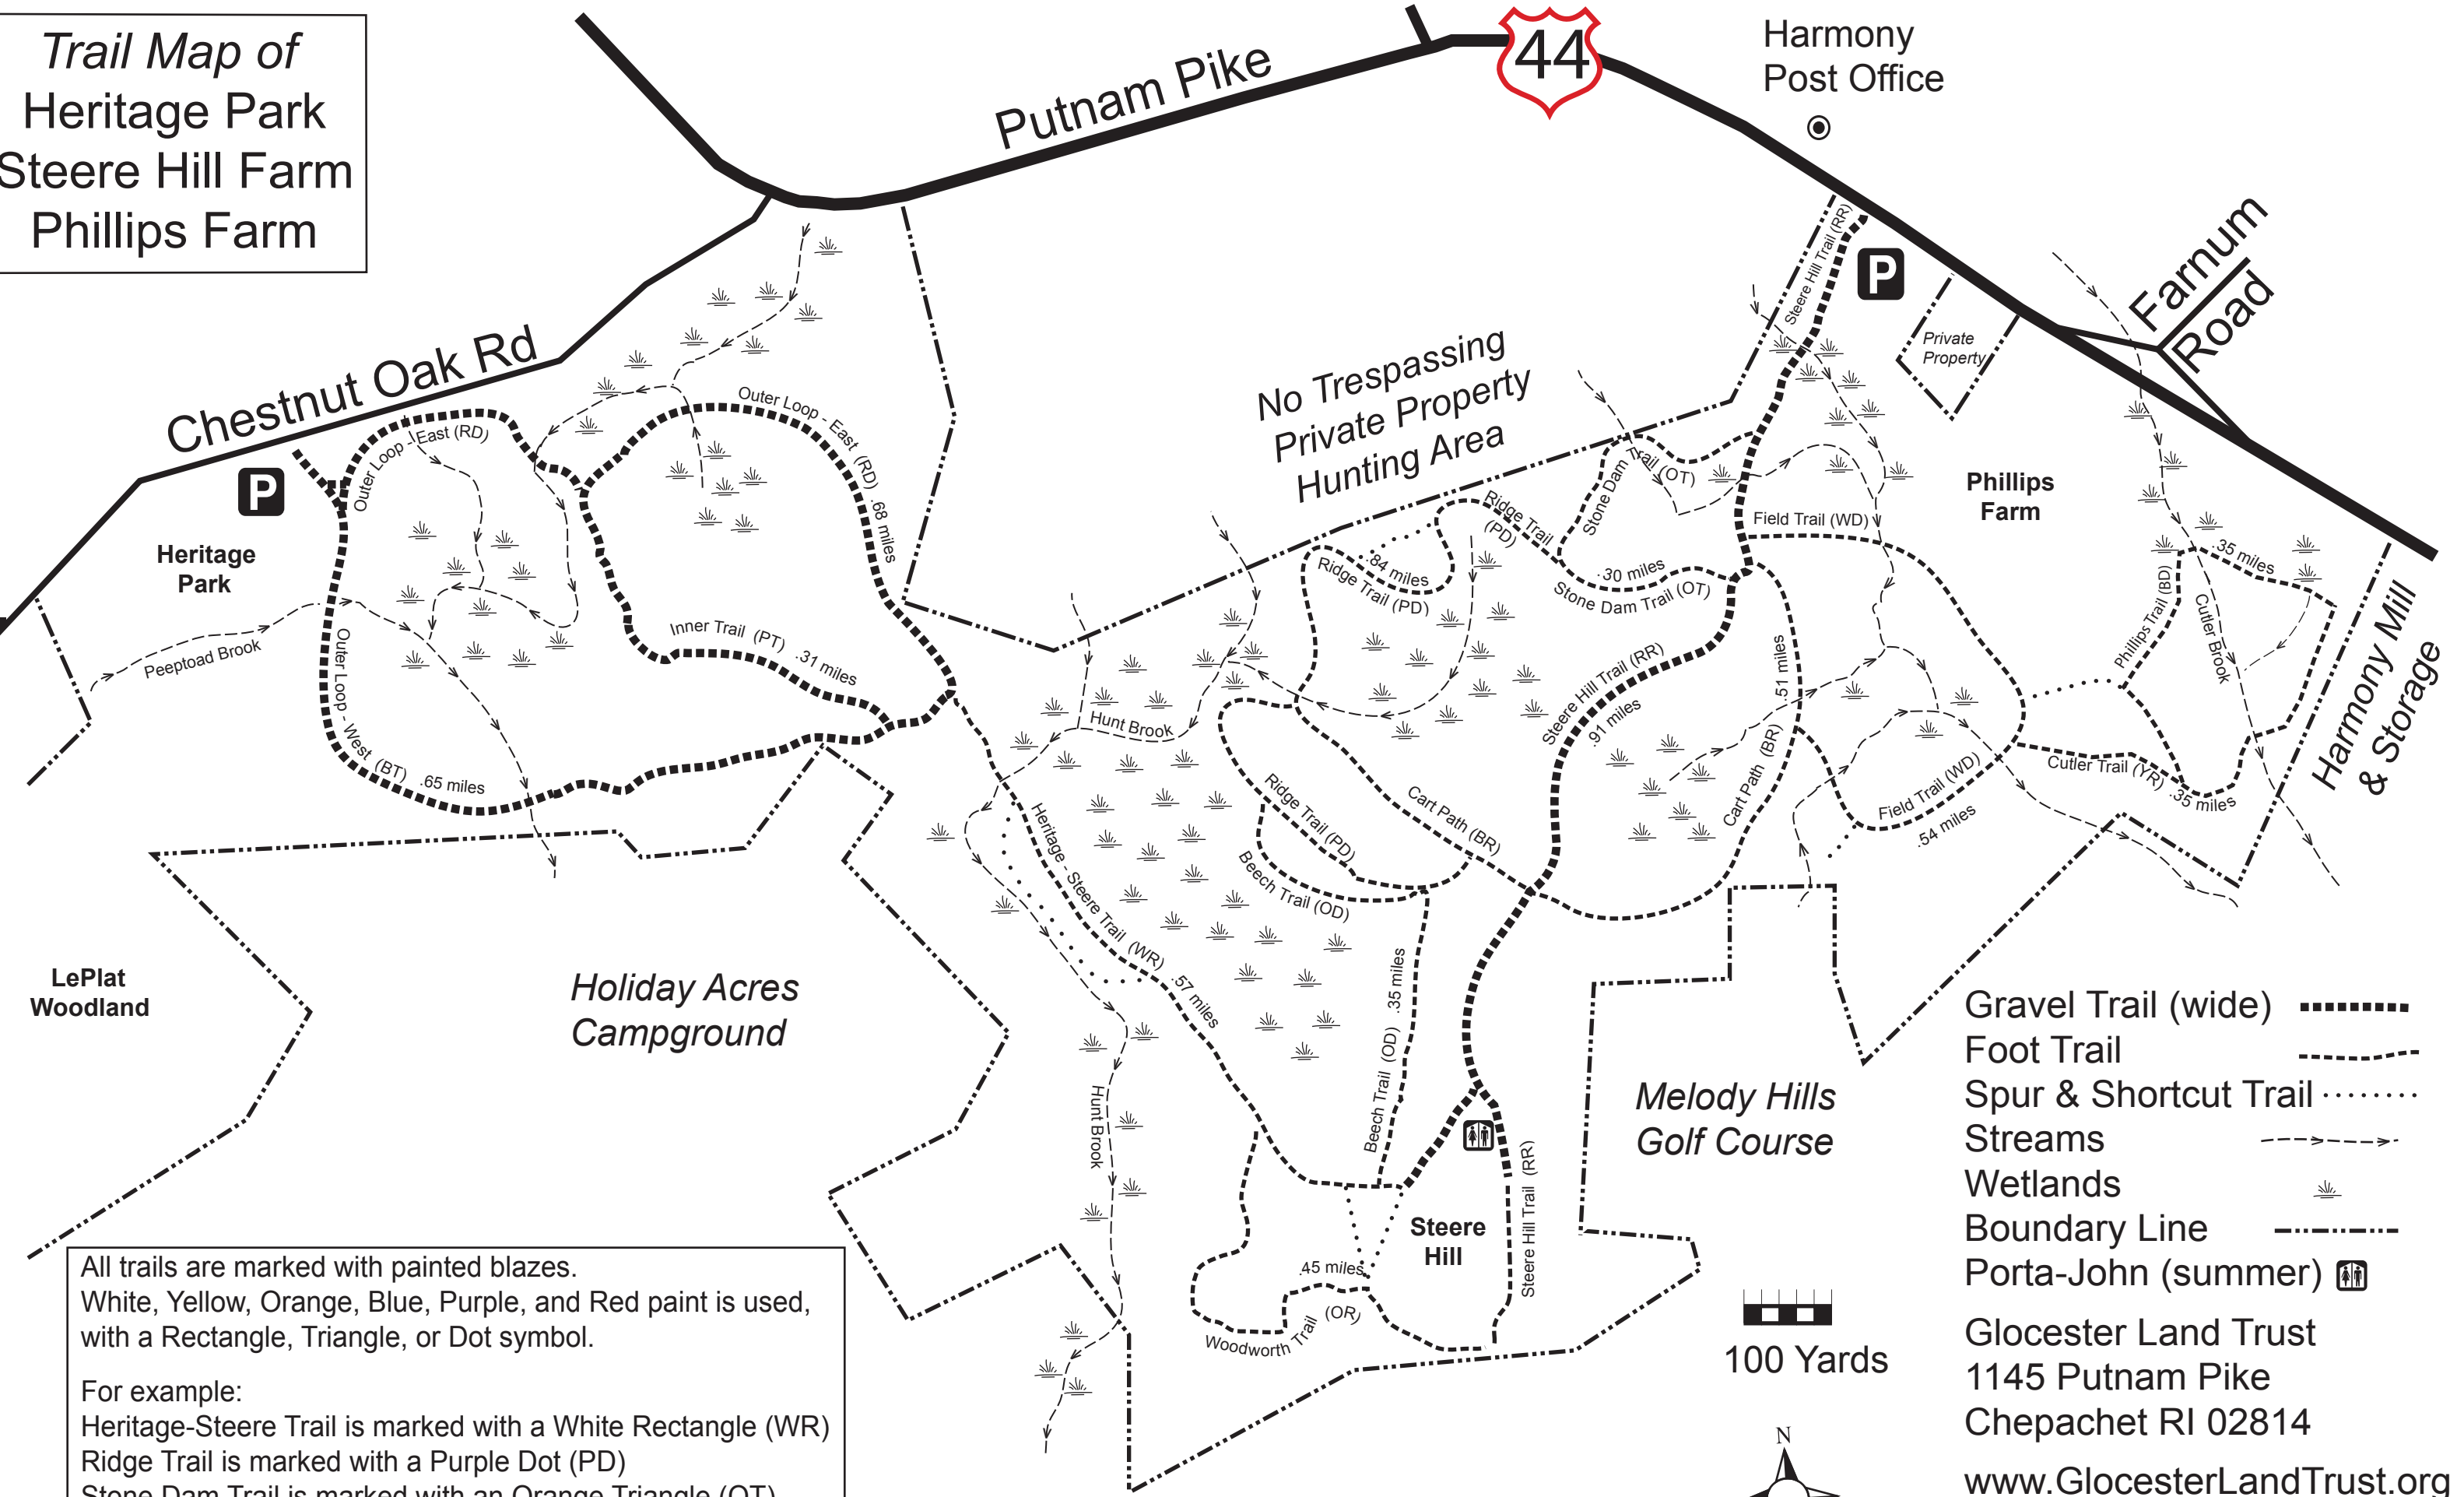

*Trail Map of  
Heritage Park  
Steere Hill Farm  
Phillips Farm*

All trails are marked with painted blazes.  
White, Yellow, Orange, Blue, Purple, and Red paint is used,  
with a Rectangle, Triangle, or Dot symbol.

For example:  
Heritage-Steere Trail is marked with a White Rectangle (WR)  
Ridge Trail is marked with a Purple Dot (PD)  
Stone Dam Trail is marked with an Orange Triangle (OT)  
Spur and Shortcut trails are marked with a White 'S' .....

- Gravel Trail (wide) .....
- Foot Trail - - - - -
- Spur & Shortcut Trail .....
- Streams - - - - -
- Wetlands
- Boundary Line - - - - -
- Porta-John (summer)

100 Yards

Glocester Land Trust  
1145 Putnam Pike  
Chepachet RI 02814  
[www.GlocesterLandTrust.org](http://www.GlocesterLandTrust.org)  
April 2013