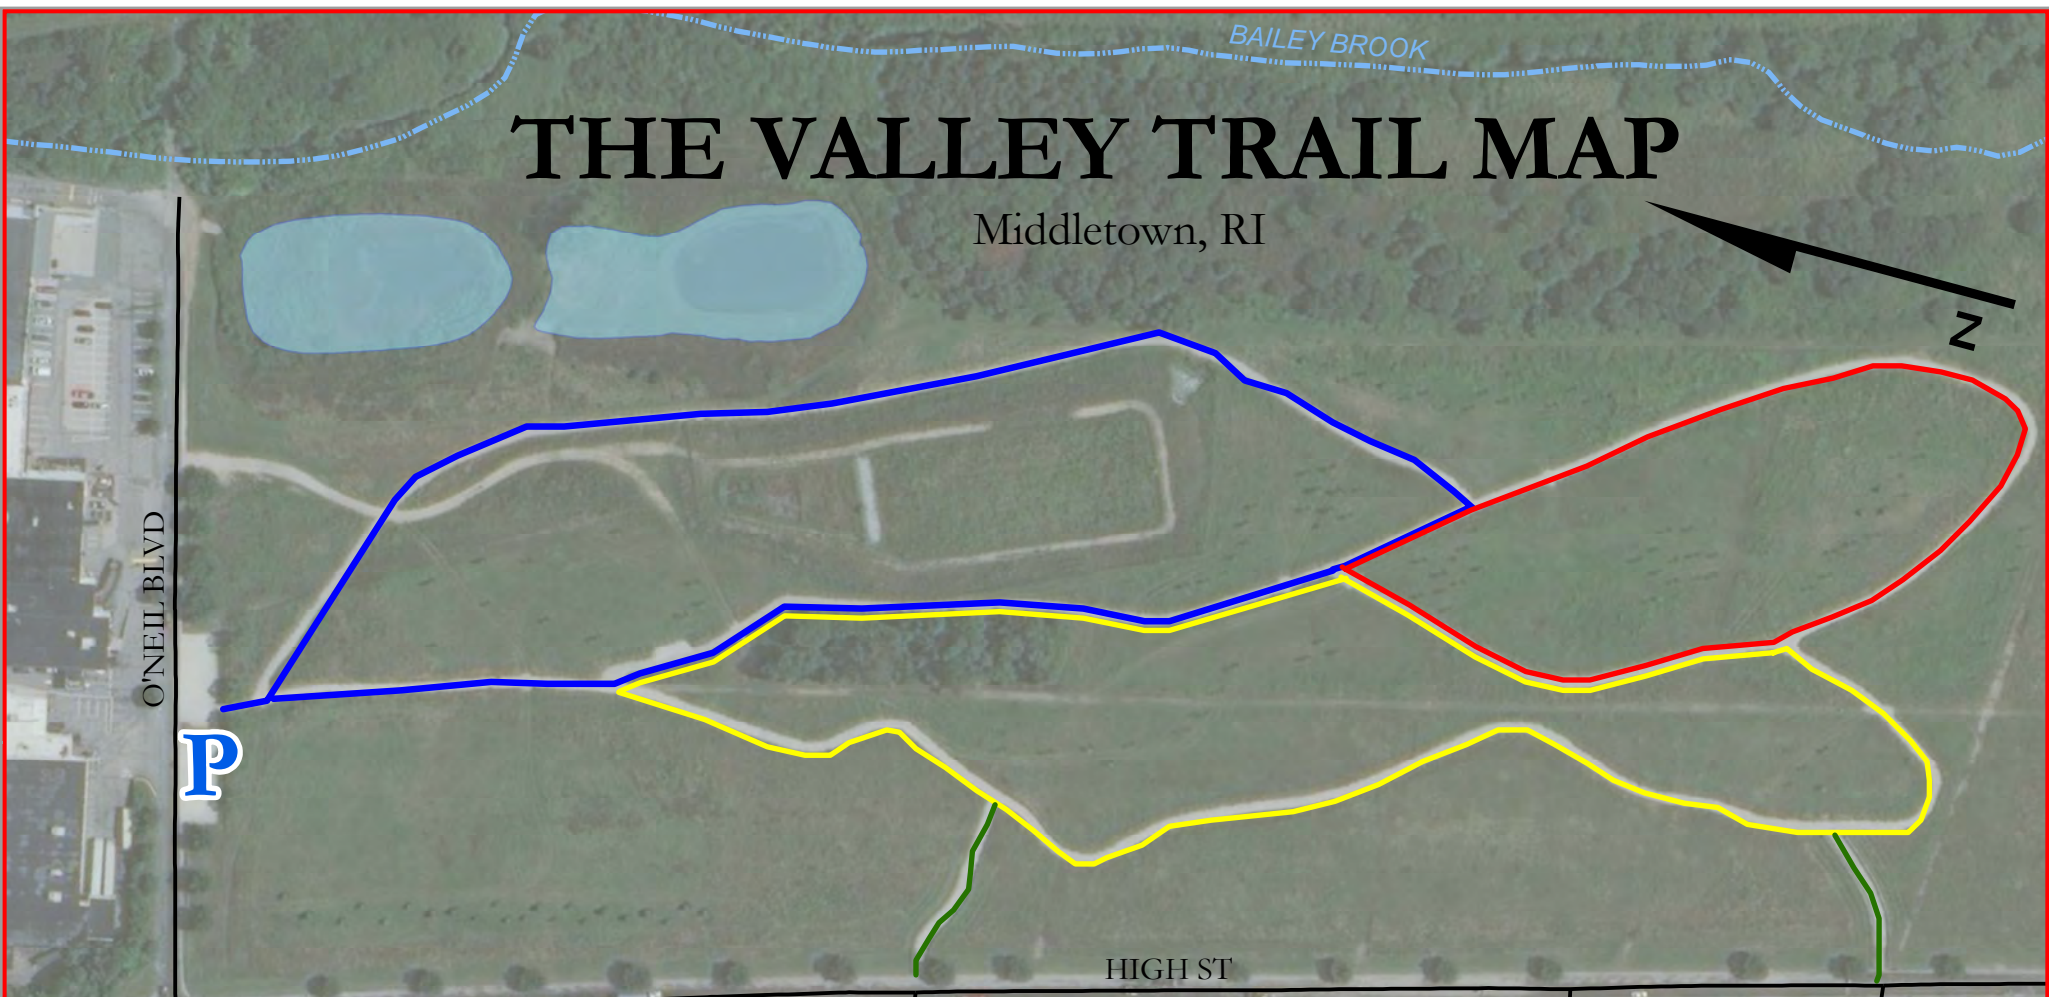

THE VALLEY TRAIL MAP

Middletown, RI

- Walking Trails**
- Yellow Trail (0.5mi)
 - Blue Trail (0.5mi)
 - Red Trail (0.3mi)
 - High Street Connectors
 - Major Streams
 - Ponds