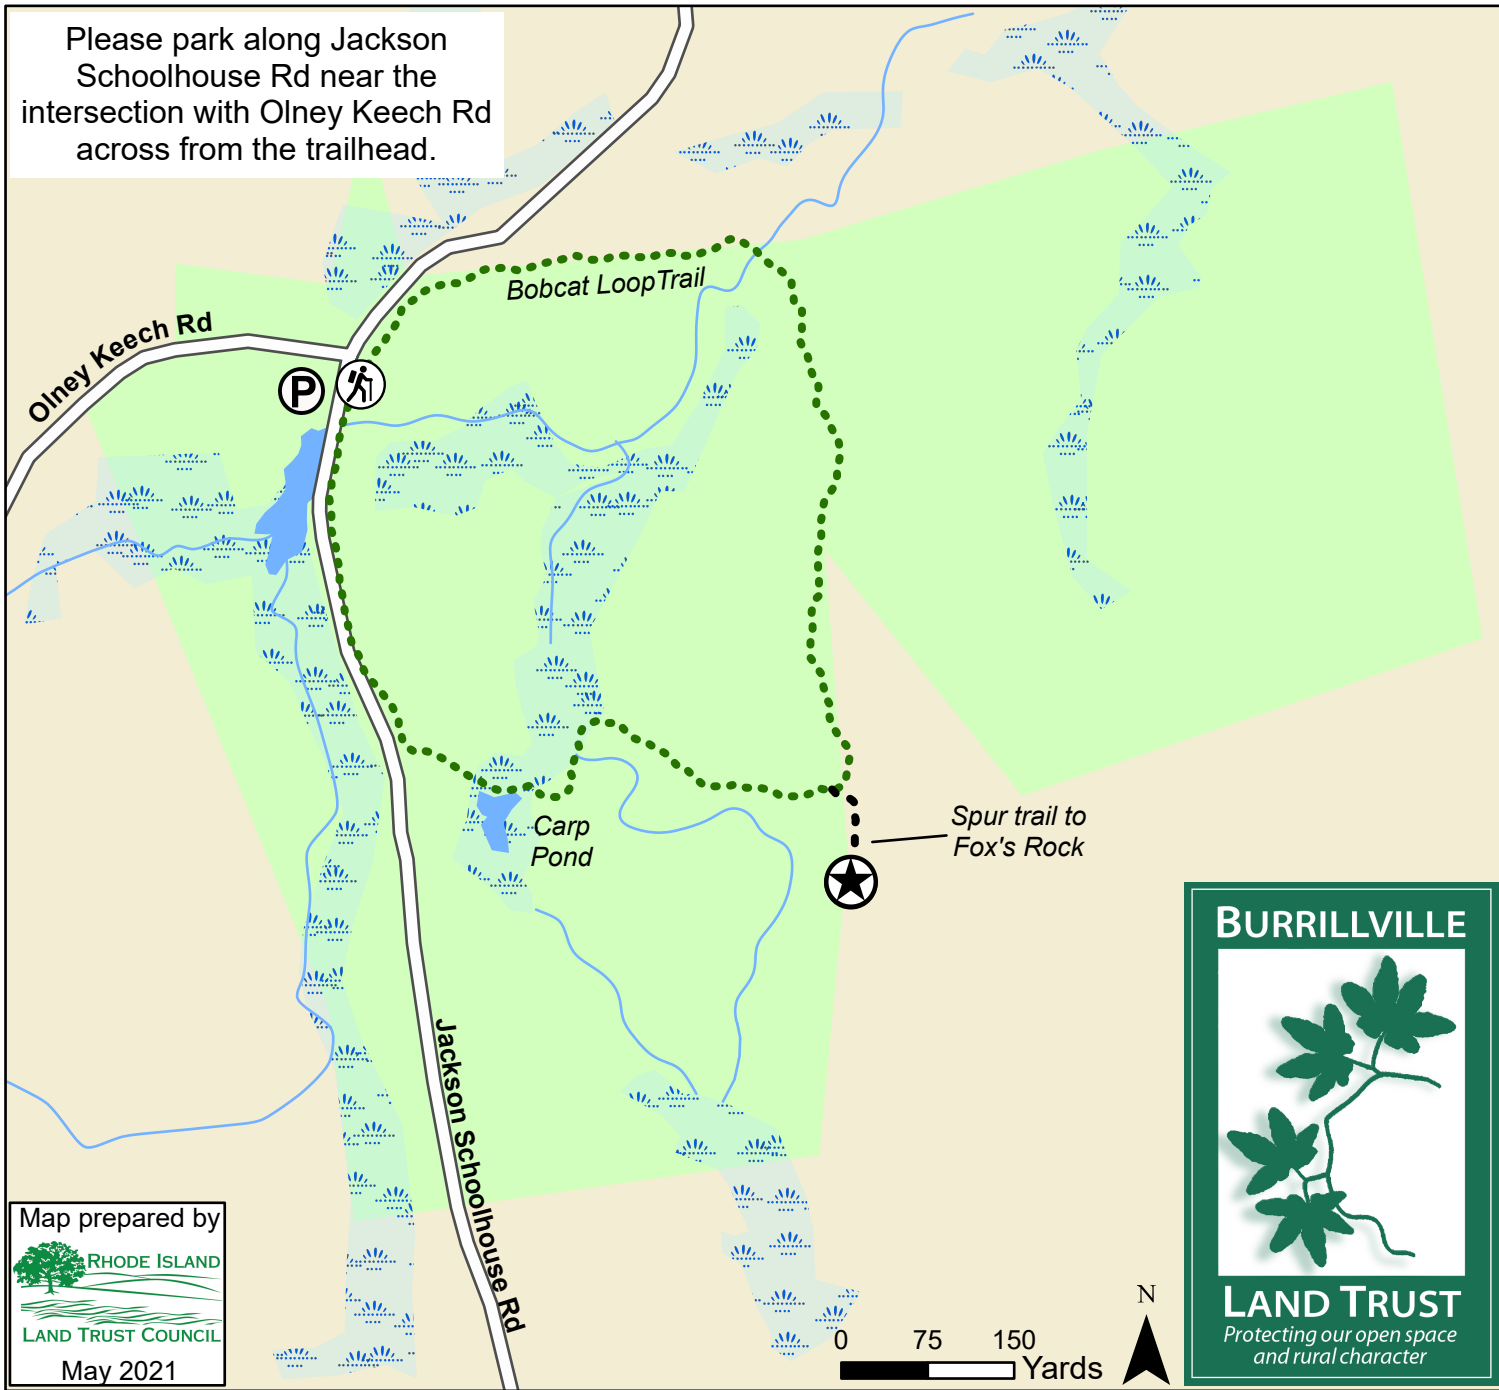

Please park along Jackson Schoolhouse Rd near the intersection with Olney Keech Rd across from the trailhead.

Map prepared by
RHODE ISLAND
LAND TRUST COUNCIL
May 2021

Edward D. Vock Conservation Area

BURRILLVILLE LAND TRUST
PASCOAG, RI