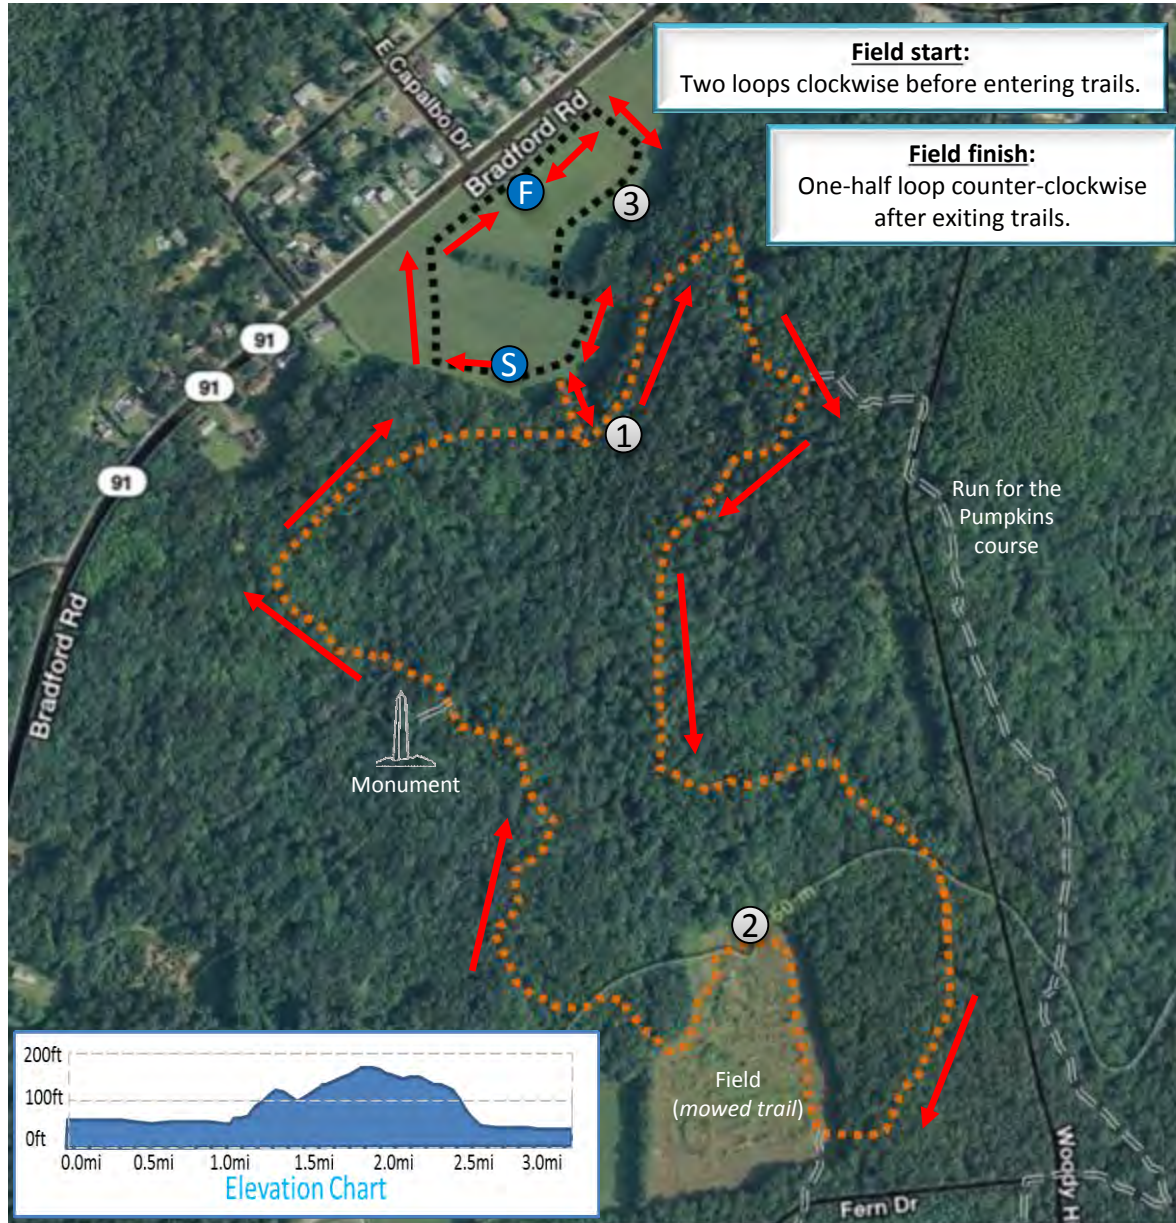

Westerly High School 5K Cross Country Course

Course Address:

Bradford Preserve,
199 Bradford Road
(Route 91),
Westerly, RI

Field start:
Two loops clockwise before entering trails.

Field finish:
One-half loop counter-clockwise
after exiting trails.

WESTERLY MUNICIPAL
LAND TRUST

Course maintained by
Westerly Track & Athletic Club
and
Westerly Municipal Land Trust

Legend:

- S - Start
- F - Finish
- 1 - Mile Marker
- - Field start/finish
- - Course trail
- - Intersecting trail

Westerly High School 5K Cross Country Course: Start / Finish Field Inset