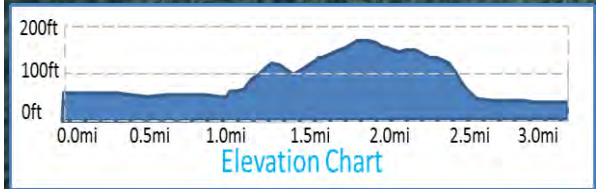

Legend:

- S - Start
- F - Finish
- 1 - Mile Marker
- ■■■ - Field start/finish
- ●●● - Course trail
- --- - Intersecting trail