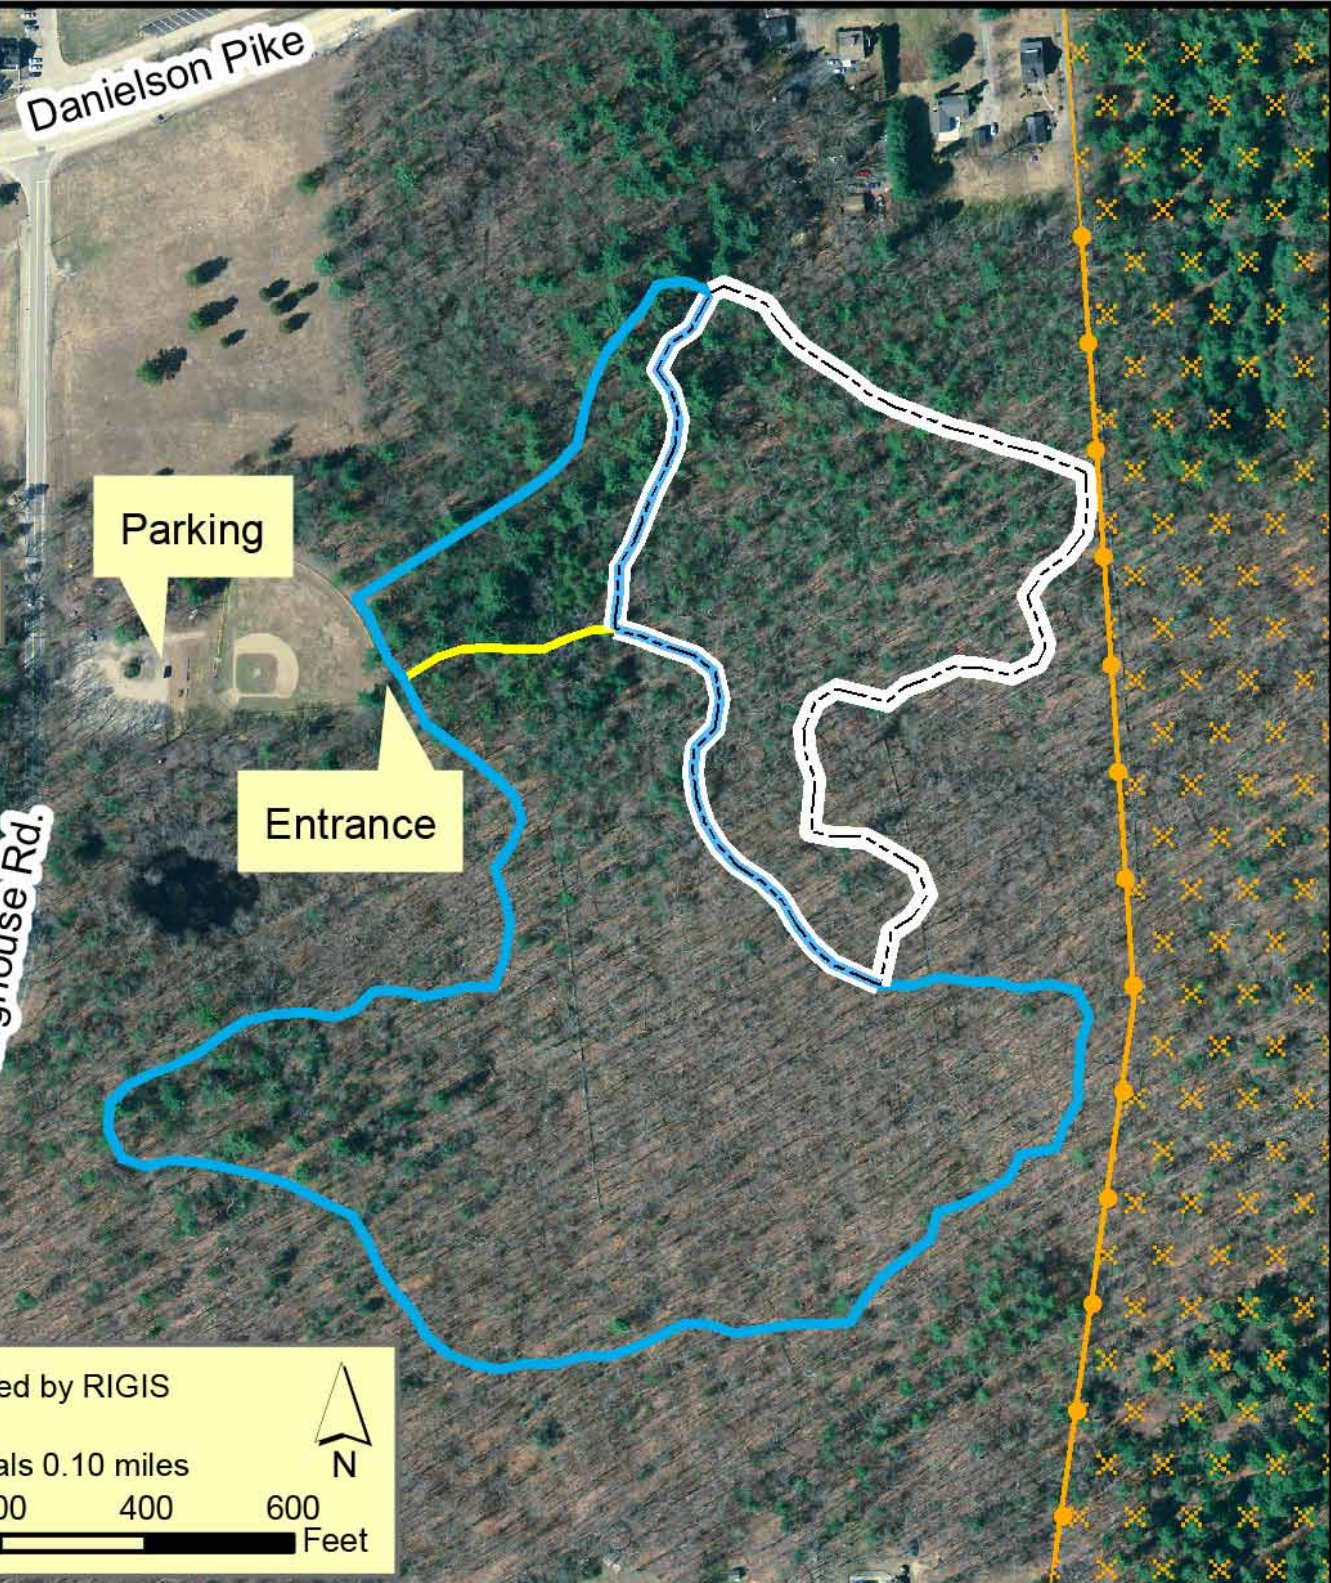

-  Stone Wall Boundary
-  Prov Water Land
- Trails**
-  Blue Blaze: Huckleberry Hill Loop
-  White Blaze: Fern Loop
-  Blue White Blaze
-  Yellow Connector

Outside Loop: Blue Blaze + White Blaze = 1 Mile

2014 USGS Ortho Data provided by RIGIS

Map created by Susan Scanlon
 Scituate Conservation Commission
 September, 2016

1 inch equals 0.10 miles

0 200 400 600

 Feet